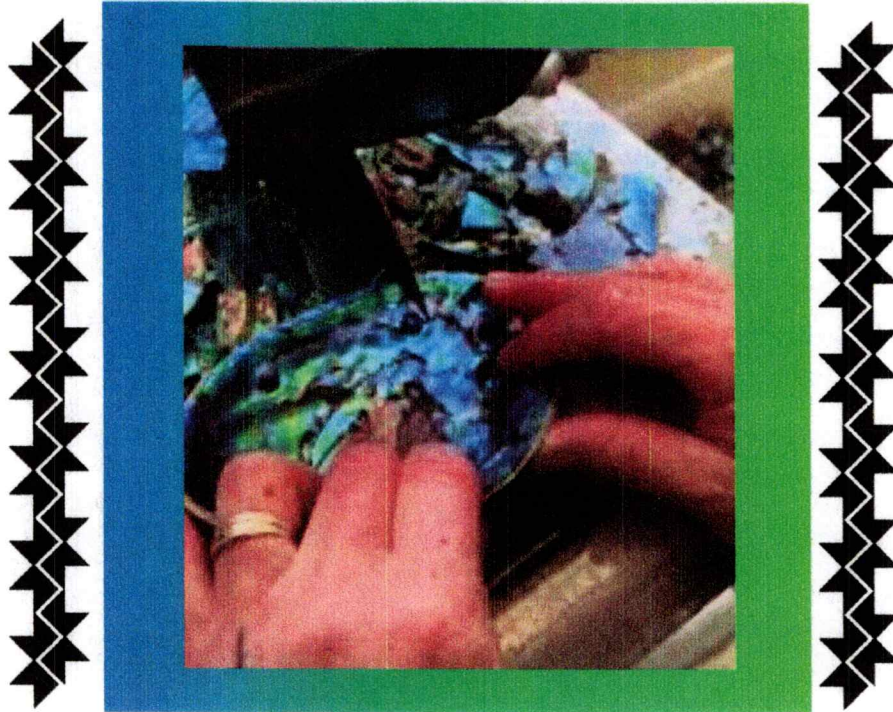

PACIFIC RIM ABALONE SEA SHELL & QUARTZ VALLEY INDIAN RESERVATION

ABALONE CUTTING WORKSHOP AUGUST 31, 2025 | 9:00 AM | ATHC

Learn to safely cut and shape abalone shells for traditional jewelry and regalia in a hands-on workshop.

What You Will Learn: The importance of carrying on traditional arts and cultural values.

- How to use tools with water to shape the shells.
- How to shape shells using stones and water.
- How to design and make necklaces or regalia pieces.